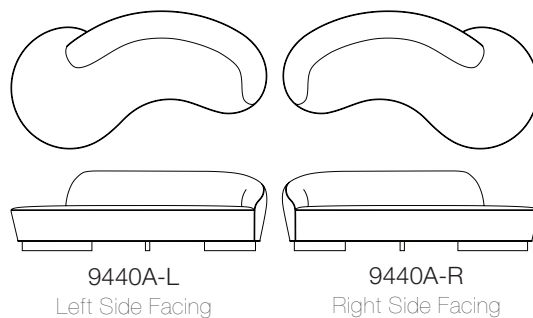

### Shorty Sofa with Arm

Model - 9440A | Designed 1990

Species | Maple

Finish | Natural or Ebonized

C.O.M. | 13 yds

Specify Left or Right Facing

Width | 96 in 244 cm

Depth | 49 in 124 cm

Height | 30 in 76 cm

Seat Height | 17 in 43 cm